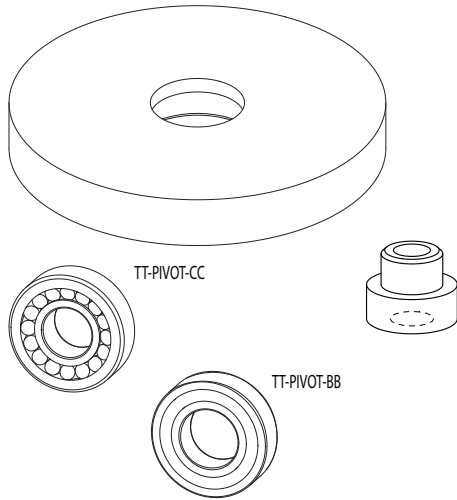

CODE: TT-PIVOT

① Content

② Explosion & Dimensions

③ Measurements

A = mm
B = mm

④ Adjusting the base

⑤ Adjusting the turnstile

⑥ Mounting