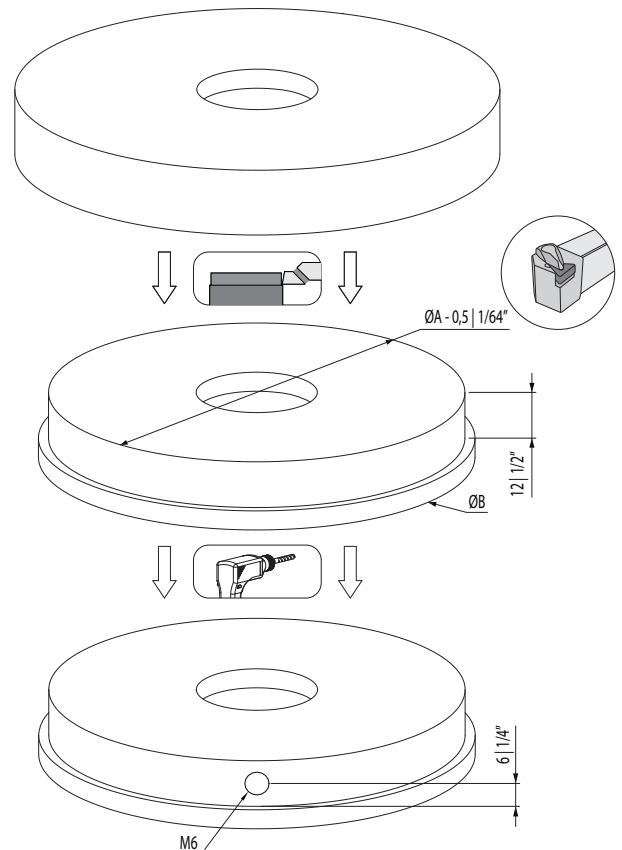

CODE: TT-PIVOT

① Content

② Explosion & Dimensions

③ Measurements

A = mm
B = mm

④ Adjusting the base

⑤ Adjusting the turnstile

⑥ Mounting