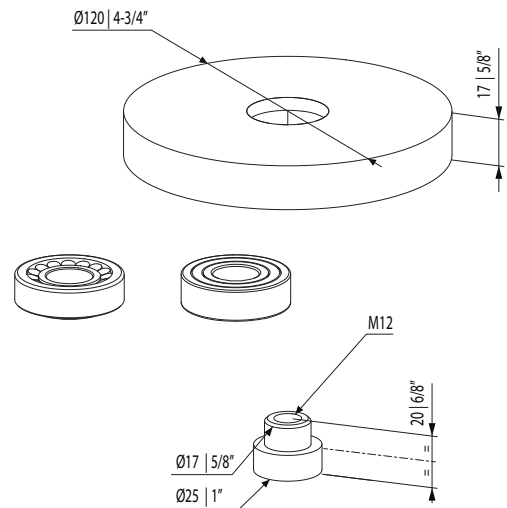

CODE: TT-PIVOT

① Content

② Explosion & Dimensions

③ Measurements

A = mm
B = mm

④ Adjusting the base

⑤ Adjusting the turnstile

⑥ Mounting