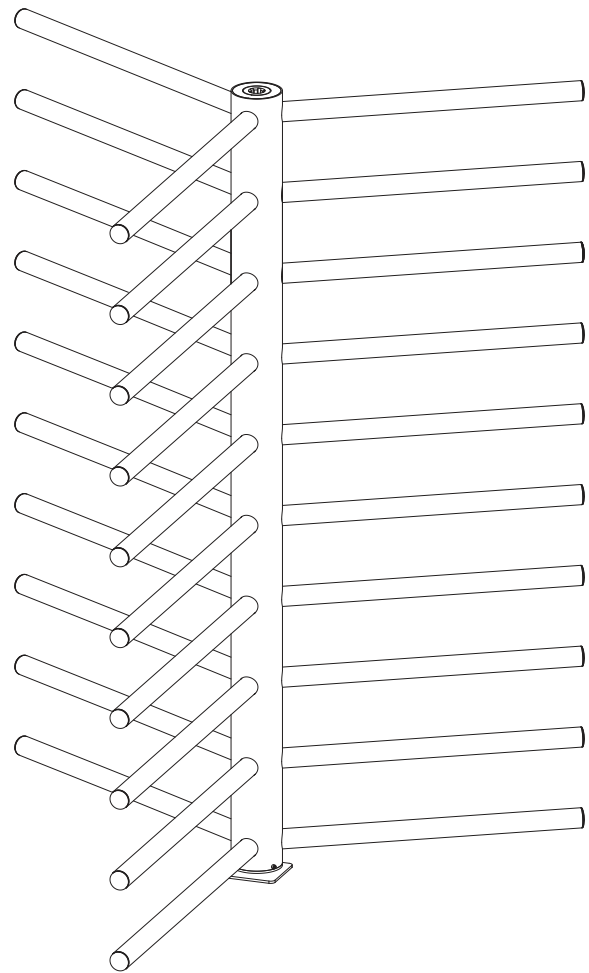

CODE: TT-PIVOT

① Content

② Explosion & Dimensions

③ Measurements

A = mm
B = mm

④ Adjusting the base

⑤ Adjusting the turnstile

⑥ Mounting