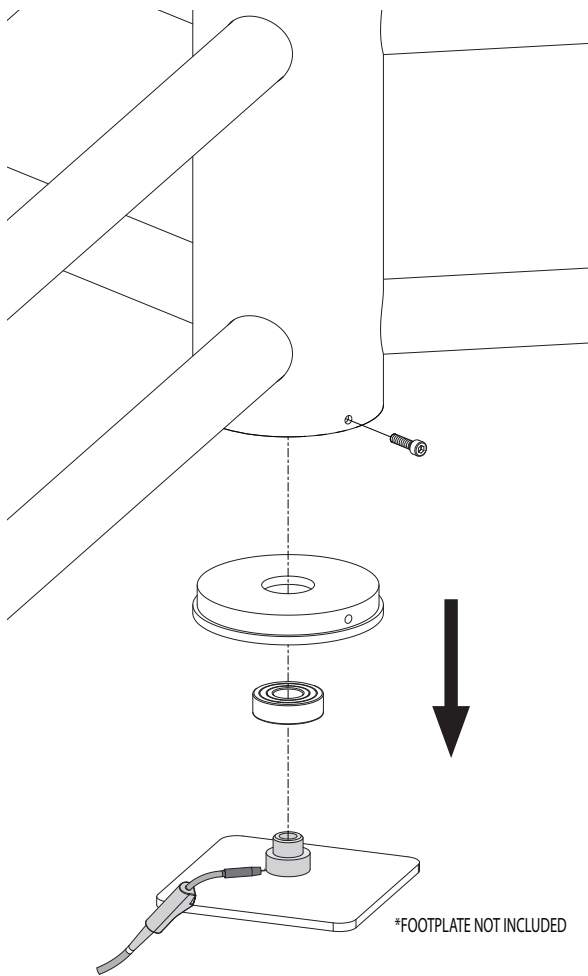

CODE: TT-PIVOT

① Content

② Explosion & Dimensions

③ Measurements

A = mm
B = mm

④ Adjusting the base

⑤ Adjusting the turnstile

⑥ Mounting