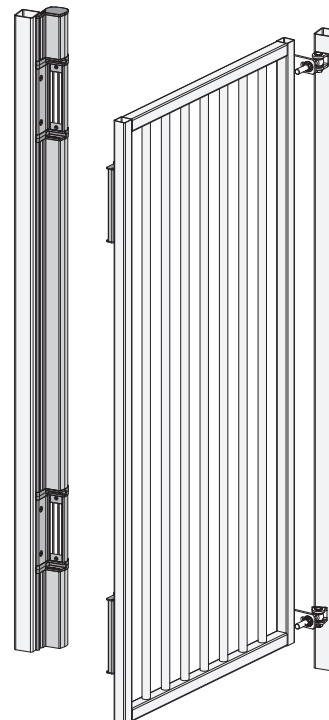

LOCINOX®

WWW.LOCINOX.COM

CODE: N-LINE-MAG-2500

① Dimensions

② Mounting situations

N-LINE-MAG-2500 & MAG2500
250 kg (600 lbs) 2500N situation

N-LINE-MAG-2500 & 2x MAGMAG2500
500 kg (1200 lbs) 5000N situation