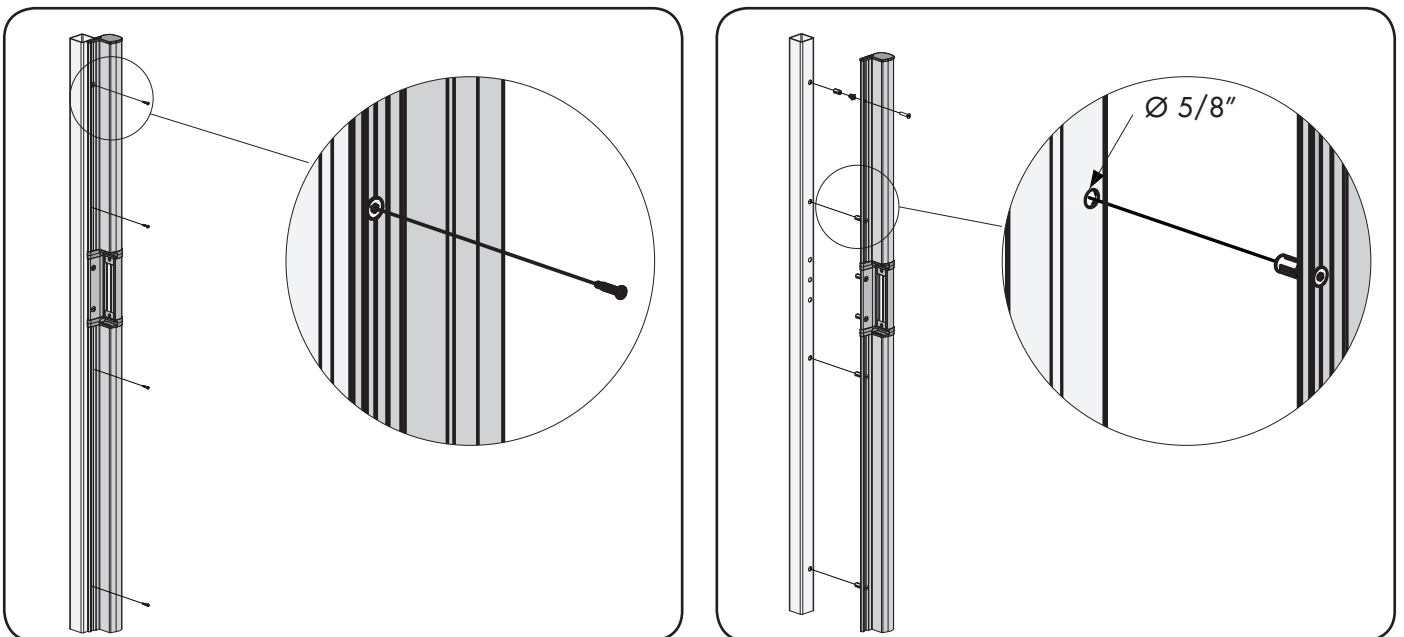

④ Fixation

LOCINOX®
WWW.LOCINOX.COM

Doc. Nr.: MANU-000215