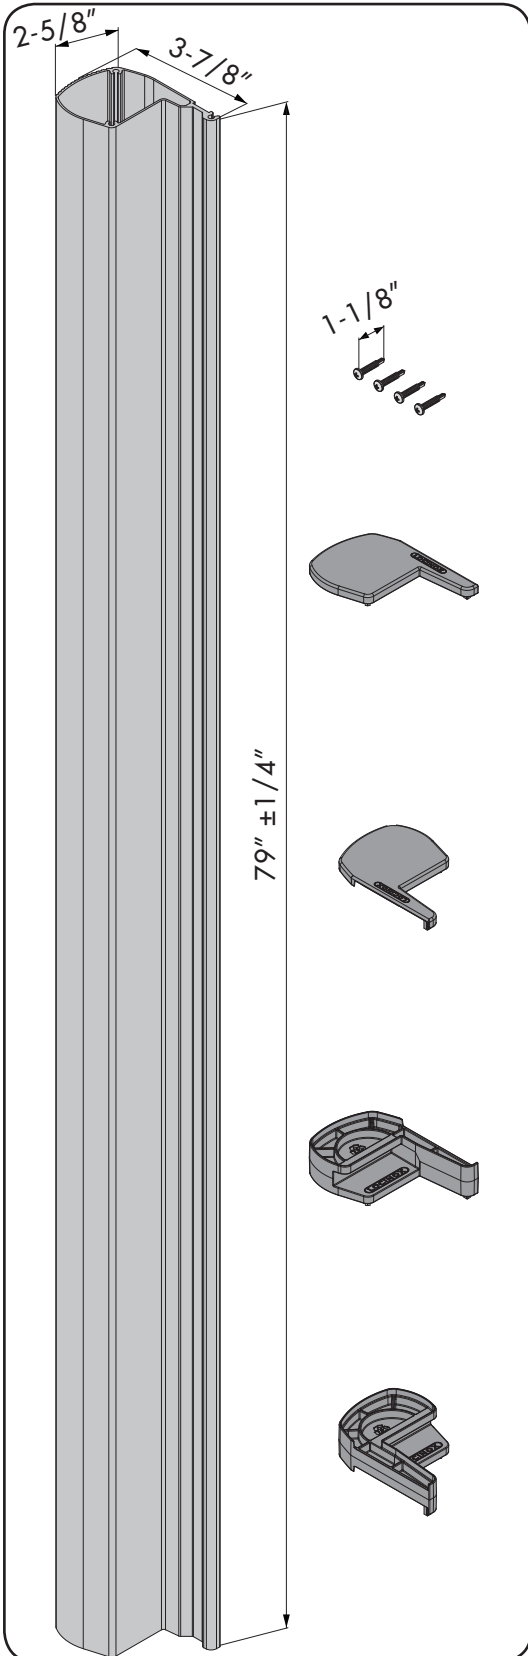

LOCINOX®

WWW.LOCINOX.COM

CODE: N-LINE-MAG-2500

① Dimensions

② Mounting situations

N-LINE-MAG-2500 & MAG2500
250 kg (600 lbs) 2500N situation

N-LINE-MAG-2500 & 2x MAGMAG2500
500 kg (1200 lbs) 5000N situation