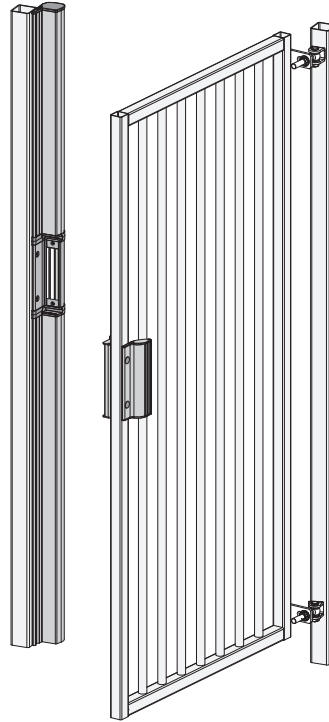

LOCINOX®

WWW.LOCINOX.COM

CODE: N-LINE-MAG-2500

① Dimensions

② Mounting situations

N-LINE-MAG-2500 & MAG2500
250 kg (600 lbs) 2500N situation

N-LINE-MAG-2500 & 2x MAGMAG2500
500 kg (1200 lbs) 5000N situation