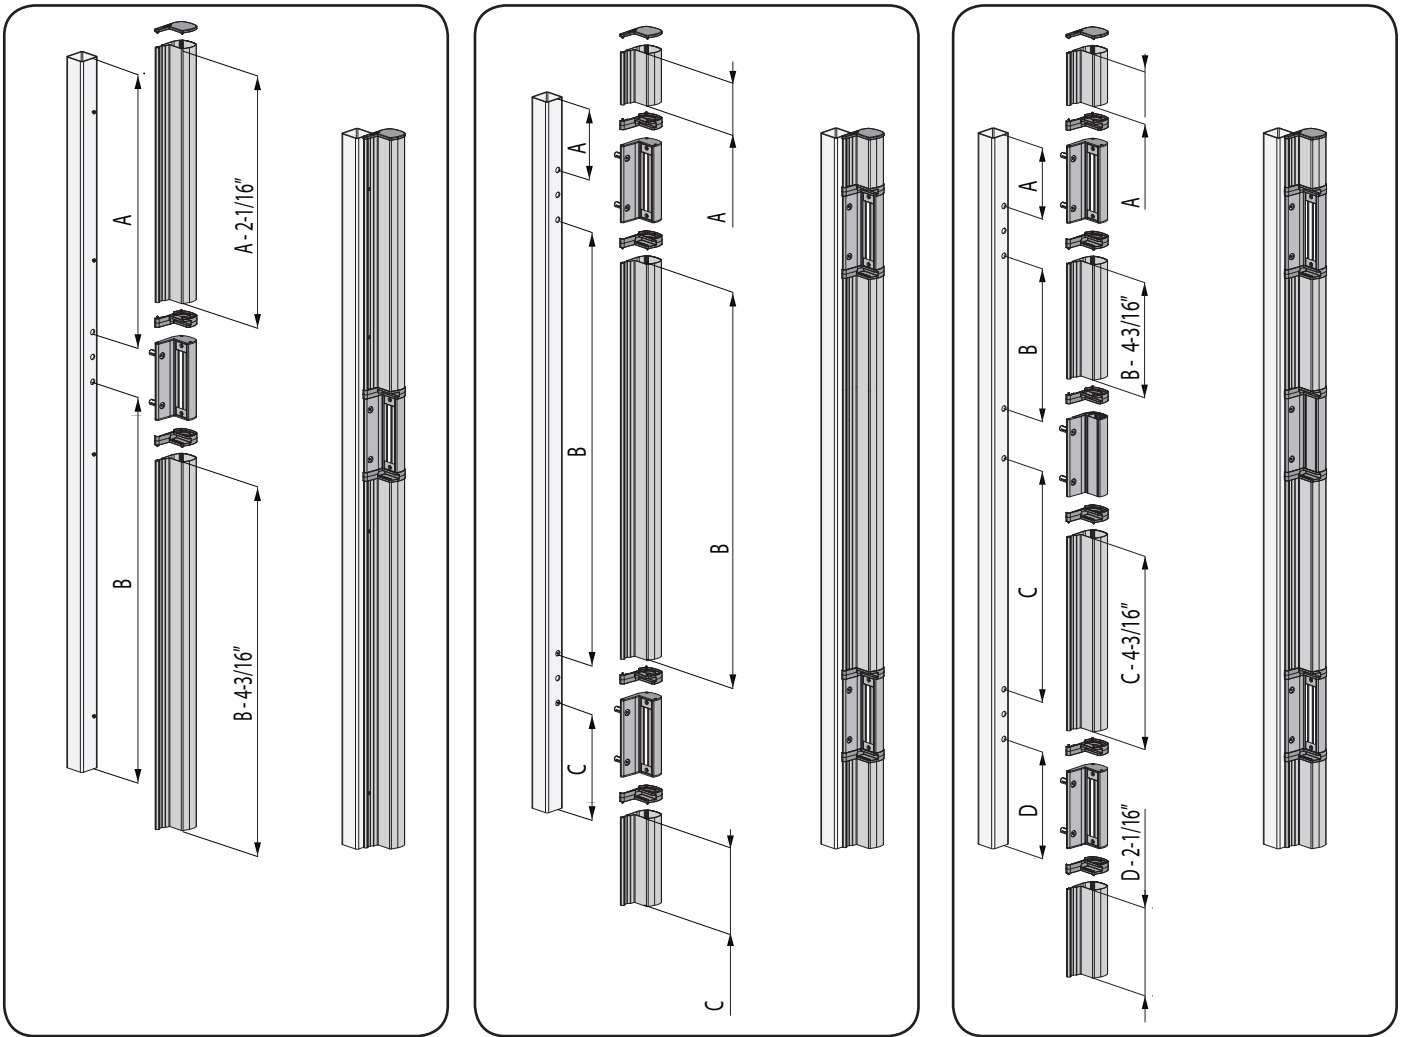

③ Profile preparation