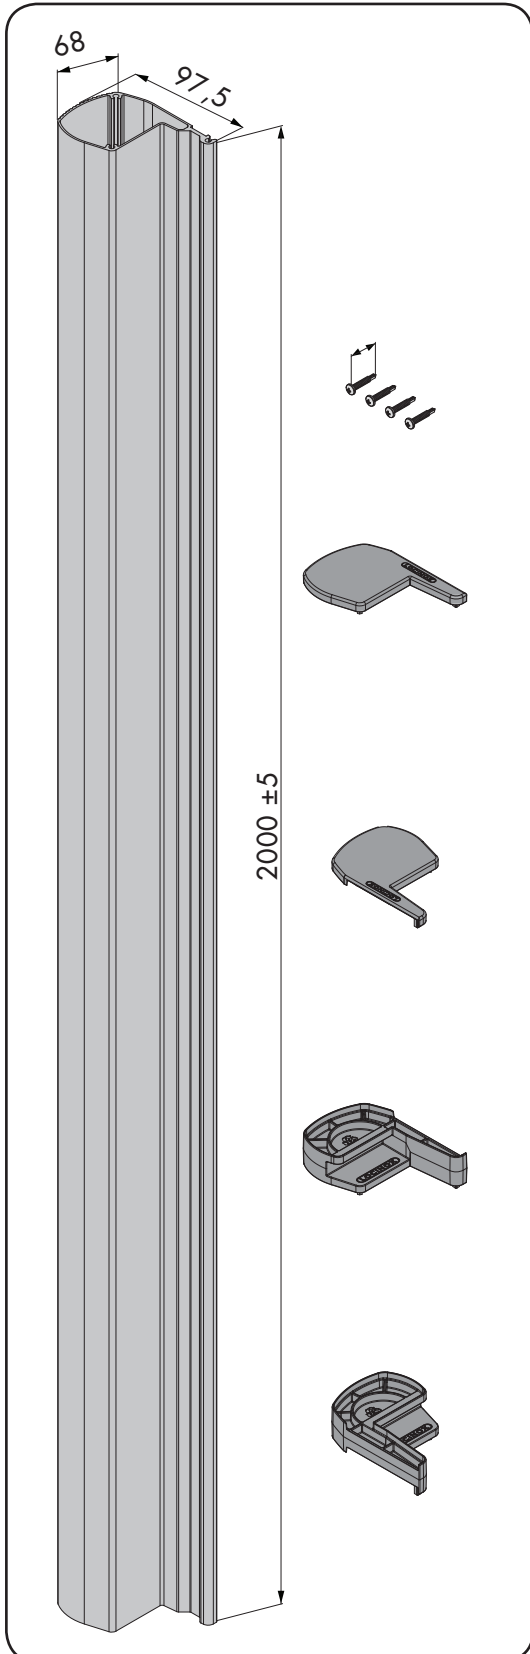

LOCINOX[®]

WWW.LOCINOX.COM

CODE: N-LINE-MAG-2500

① Dimensions

② Mounting situations

N-LINE-MAG-2500 & MAG2500
250 kg (2500N) situation

N-LINE-MAG-2500 & 2x MAGMAG2500
500 kg (5000N) situation

N-LINE-MAG-2500, 2x MAGMAG2500,
3006PULL, 500 kg (5000N) situation