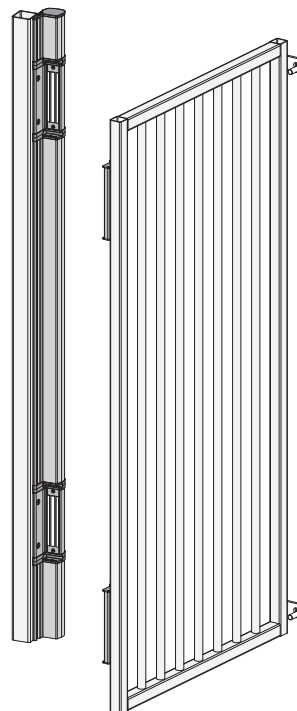

LOCINOX[®]

WWW.LOCINOX.COM

CODE: N-LINE-MAG-2500

① Dimensions

② Mounting situations

N-LINE-MAG-2500 & MAG2500
250 kg (2500N) situation

N-LINE-MAG-2500 & 2x MAGMAG2500
500 kg (5000N) situation

N-LINE-MAG-2500, 2x MAGMAG2500,
3006PULL, 500 kg (5000N) situation