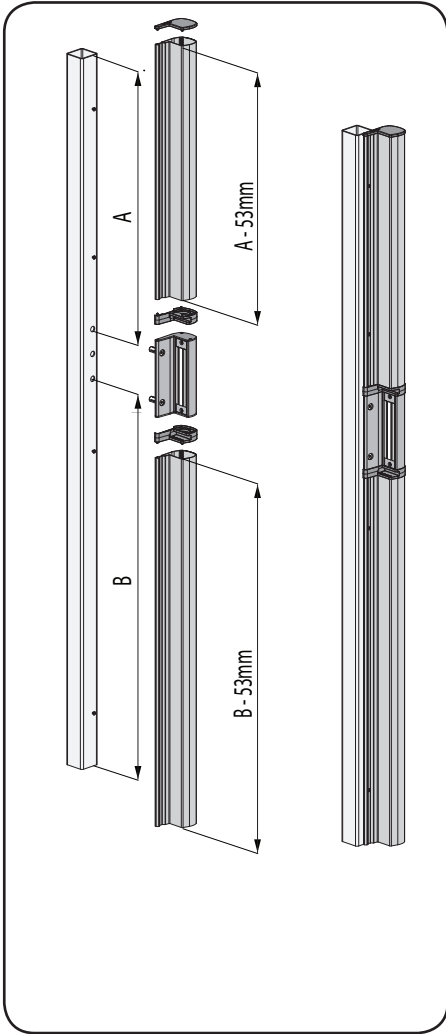

③ Profile preparation