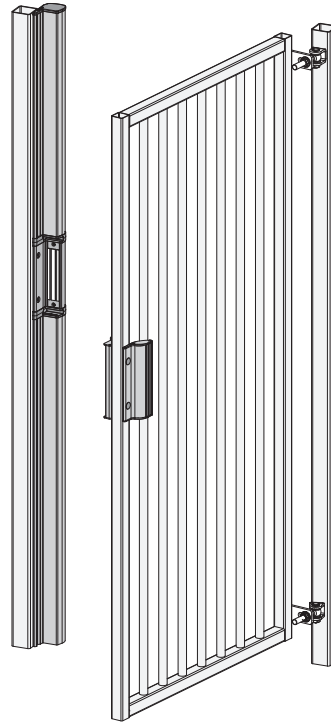

LOCINOX[®]

WWW.LOCINOX.COM

CODE: N-LINE-MAG-2500

① Dimensions

② Mounting situations

N-LINE-MAG-2500 & MAG2500
250 kg (2500N) situation

N-LINE-MAG-2500 & 2x MAGMAG2500
500 kg (5000N) situation

N-LINE-MAG-2500, 2x MAGMAG2500,
3006PULL, 500 kg (5000N) situation