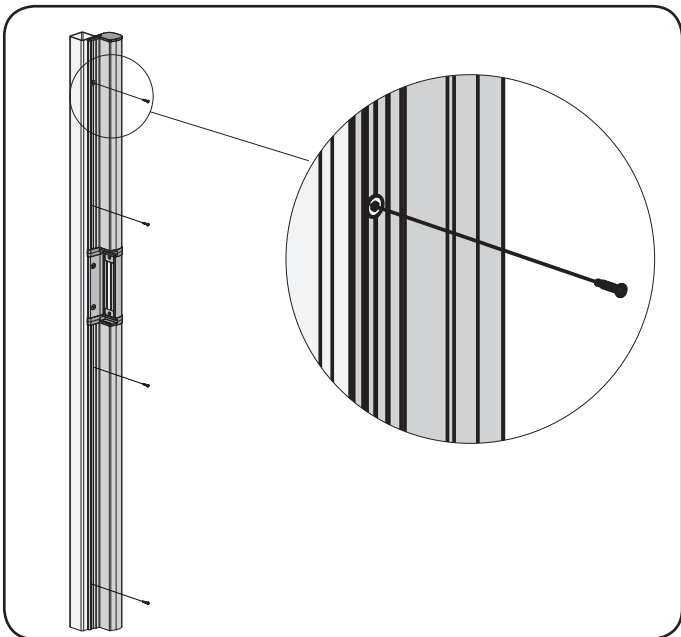

③ Profile preparation

④ Fixation

LOCINOX®
WWW.LOCINOX.COM

Doc. Nr.: MANU-000211

Locinox nv • Mannebeekstraat 21 • B-8790 Waregem • Belgium - Europe
Tel. +32 (0)56 77 27 66 • Fax. +32 (0)56 77 69 26 • E-mail: locinox@locinox.com

M AN U - 0 0 2 11