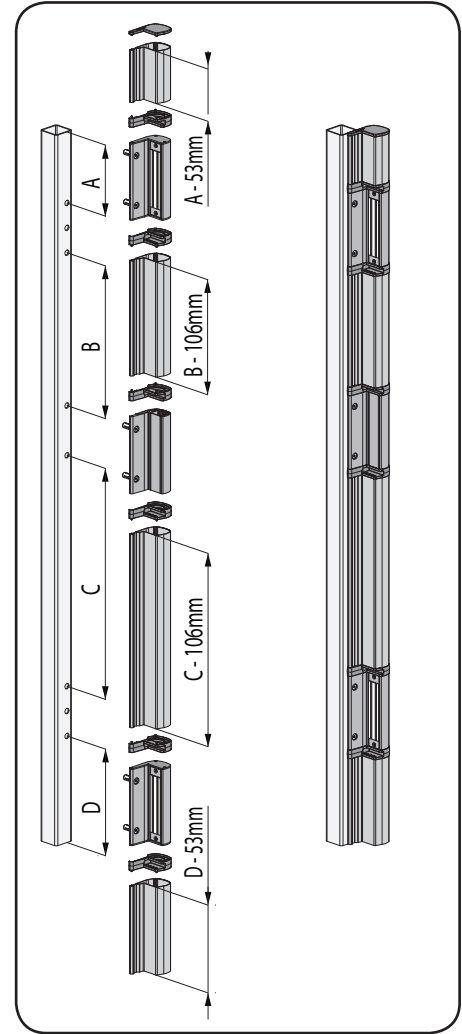

③ Profile preparation