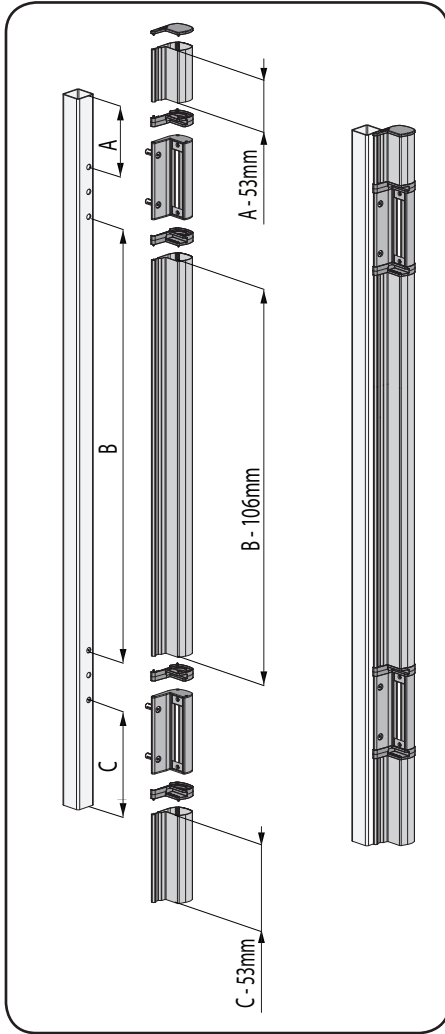

③ Profile preparation