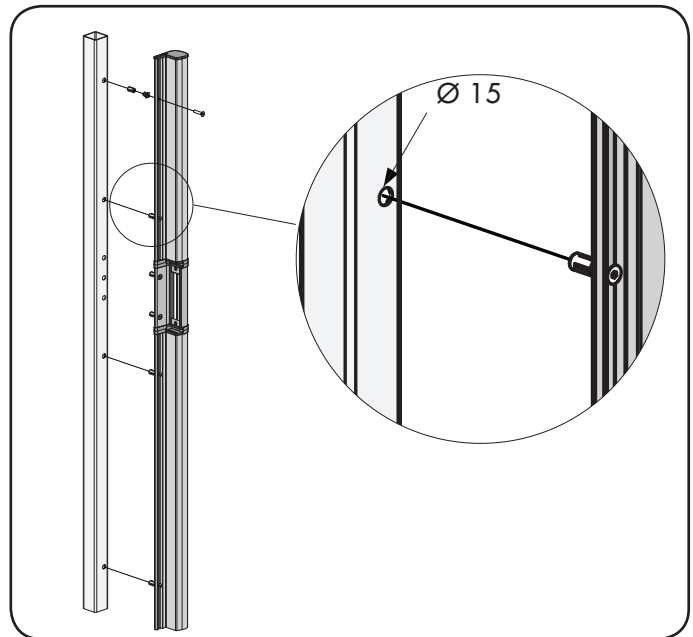

③ Profile preparation

④ Fixation

LOCINOX®
WWW.LOCINOX.COM

Doc. Nr.: MANU-000211

Locinox nv • Mannebeekstraat 21 • B-8790 Waregem • Belgium - Europe
Tel. +32 (0)56 77 27 66 • Fax. +32 (0)56 77 69 26 • E-mail: locinox@locinox.com

M AN U - 0 0 2 11