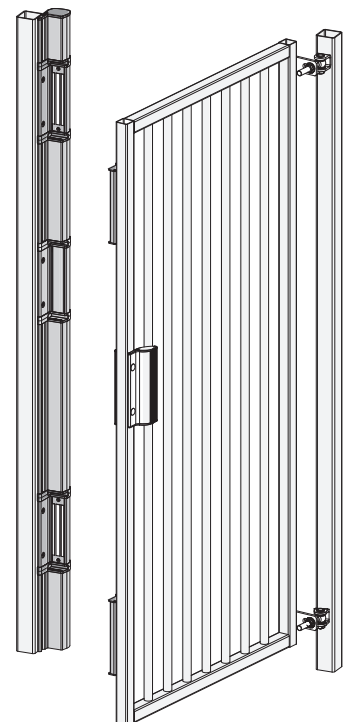

LOCINOX[®]

WWW.LOCINOX.COM

CODE: N-LINE-MAG-2500

① Dimensions

② Mounting situations

N-LINE-MAG-2500 & MAG2500
250 kg (2500N) situation

N-LINE-MAG-2500 & 2x MAGMAG2500
500 kg (5000N) situation

N-LINE-MAG-2500, 2x MAGMAG2500,
3006PULL, 500 kg (5000N) situation